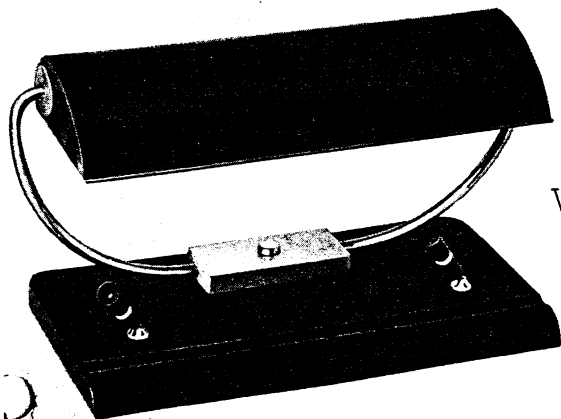

V169
AND
V169-563

T119

T047

T087

V079

V069
AND
V069-560

V079 CABON. Black and chromium lamp, black Carrara base with pencil groove. 8 x 14 x 8 inches high. With two LIFETIME Pens \$50.00.

All Gold Trimmed Desk Sets shown with LIFETIME Pens also available with AUTOGRAPH LIFETIME Pens for facsimile signature engraving (see page 14) \$8.00 additional per pen.